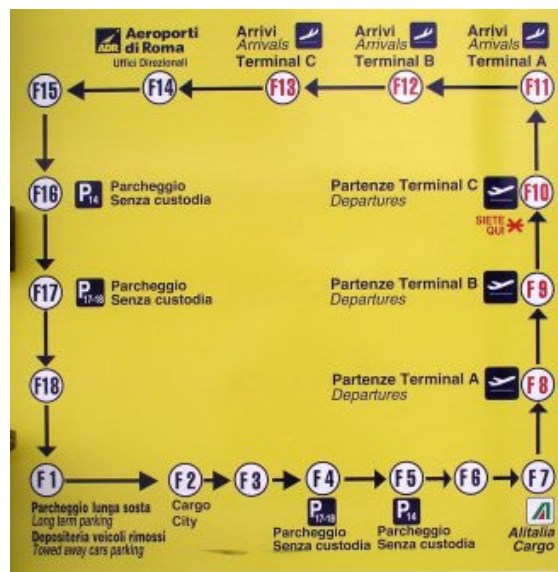

GETTING FRASCATI ARRIVING FROM FIUMICINO AIRPORT
(By bus and train)

Rome Leonardo da Vinci Fiumicino Airport
 via dell'Aeroporto di Fiumicino, 00050 Fiumicino (RM)
 tel: +39 06 65951

Terminal

- A** = Domestic Flights
- B** = Domestic and International Flights
- C** = International Flights

Terminal interchanges

The Shuttle bus, which links the *Long Stay* car park to Arrivals and Departures Terminals A, B and C, is a free of charge courtesy service operating every 20 minutes within 24 h.

FROM FIUMICINO AIRPORT TO FRASCATI

1. To catch the through train "Leonardo express" from Fiumicino airport to Rome Termini Station:

"LEONARDO EXPRESS" THROUGH TRAIN		
Fiumicino Airport -> Termini Station		
Timetable		Notes
Every day	Every 30 minutes: from 6:37 a.m. to 11:37 p.m.	<i>Leonardo Express</i> train makes no mid-journey stops. Route time: 35 minutes For further information click to: www.trenitalia.com
FARE is € 9,50		

2. To catch the train from Roma Termini Station to Frascati:

Daily TRAIN timetable (Monday-Saturday)		
ROMA TERMINI RAILWAY STATION – FRASCATI RAILWAY STATION		
Train number	Departure time	Arrival time
7167	5.46	6.15
7169	6.32	7.03
7171	7.33	8.00
7173	8.35	9.06
7175	9.52	10.21
7177	11.52	12.21
7179	12.52	13.21
7181	13.52	14.21
7183	14.52	15.21
7185	15.52	16.21
7187	16.52	17.21